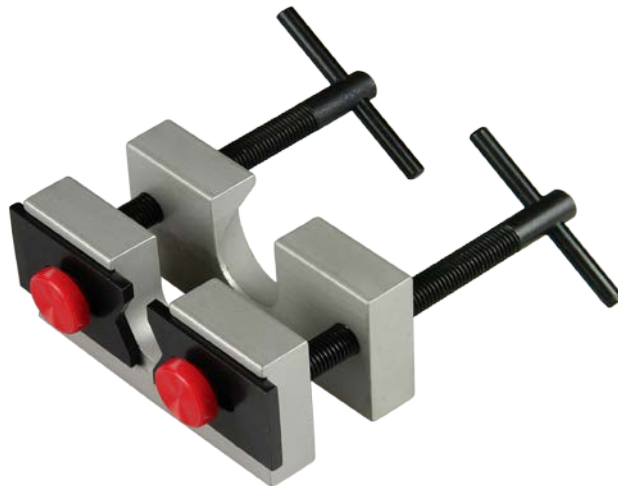

BOBCAT MOUTHPIECE EXTRACTOR

BMP	Bobcat, for all mouthpieces	£85.00