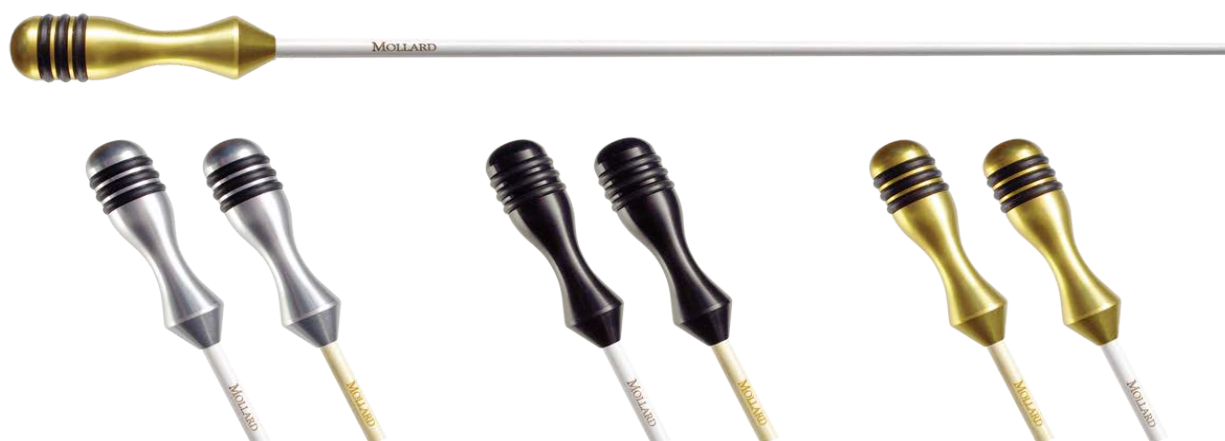

CONDUCTORS BATONS (contd.)

RRP
Inc. VAT

MOLLARD LANCIO SERIES - Carbon Fibre

We are pleased to introduce the new, hand-turned aluminum handle baton in anodized finishes.
With Carbon Fibre Shaft

MCB LW12-Black	12", Carbon Fibre shaft, aluminum handle - anodized Black	£69.99
MCB LW12-Blue	12", Carbon Fibre shaft, aluminum handle - anodized Blue	£69.99
MCB LW12-GOLD	12", Carbon Fibre shaft, aluminum handle - anodized Gold	£69.99
MCB LW12-GREEN	12", Carbon Fibre shaft, aluminum handle - anodized Green	£69.99
MCB LW12-PINK	12", Carbon Fibre shaft, aluminum handle - anodized Pink	£69.99
MCB LW12-PURPLE	12", Carbon Fibre shaft, aluminum handle - anodized Purple	£69.99
MCB LW12-RED	12", Carbon Fibre shaft, aluminum handle - anodized Red	£69.99
MCB LW14-BLACK	14", Carbon Fibre shaft, aluminum handle - anodized Black	£69.99
MCB LW14-BLUE	14", Carbon Fibre shaft, aluminum handle - anodized Blue	£69.99
MCB LW14-GOLD	14", Carbon Fibre shaft, aluminum handle - anodized Gold	£69.99
MCB LW14-GREEN	14", Carbon Fibre shaft, aluminum handle - anodized Green	£69.99
MCB LW14-PINK	14", Carbon Fibre shaft, aluminum handle - anodized Pink	£69.99
MCB LW14-PURPLE	14", Carbon Fibre shaft, aluminum handle - anodized Purple	£69.99
MCB LW14-RED	14", Carbon Fibre shaft, aluminum handle - anodized Red	£69.99
MCB LW16-B	16", Carbon Fibre shaft, aluminum handle - anodized Black	£69.99
MCB LW16-G	16", Carbon Fibre shaft, aluminum handle - anodized Gold	£69.99
MCB LW16-S	16", Carbon Fibre shaft, aluminum handle - anodized Silver	£69.99