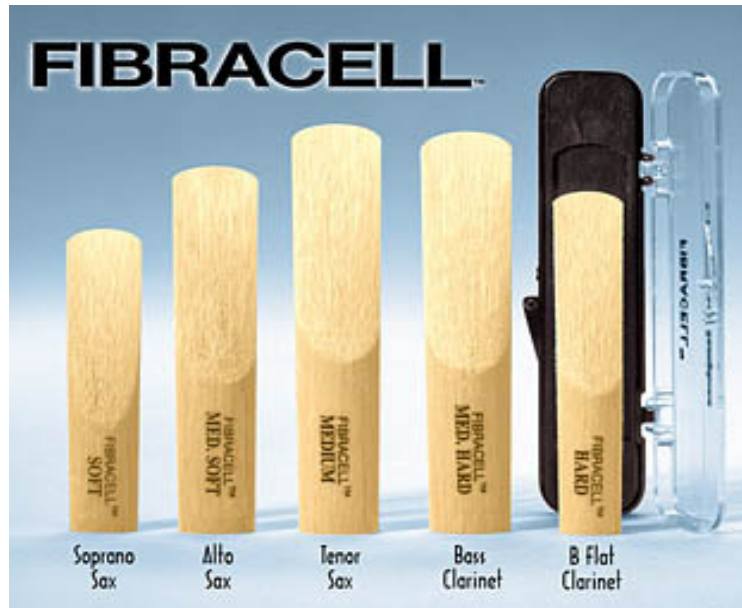

REEDS (contd.)

RRP
Inc. VAT

FIBRACELL

FIBRACELL PLASTIC REEDS

Why does Fibracell sound so good? Because it's not plastic and it's not cane. It's the most highly developed composite structure ever engineered for woodwinds! Fibracell Reeds have the same "woody" tone as cane but with better sound projection and are great for doublers because they do not require soaking

Available in strengths: 1, 1.5, 2, 2.5, 3, 3.5, 4, 4.5, 5

FIB CL	BB Clarinet	£17.49
FIB BC	Bass Clarinet	£19.49
FIB SS	Soprano Sax	£17.49
FIB AS	Alto Sax	£18.49
FIB TS	Tenor Sax	£19.49
FIB BS	Baritone Sax	£22.49